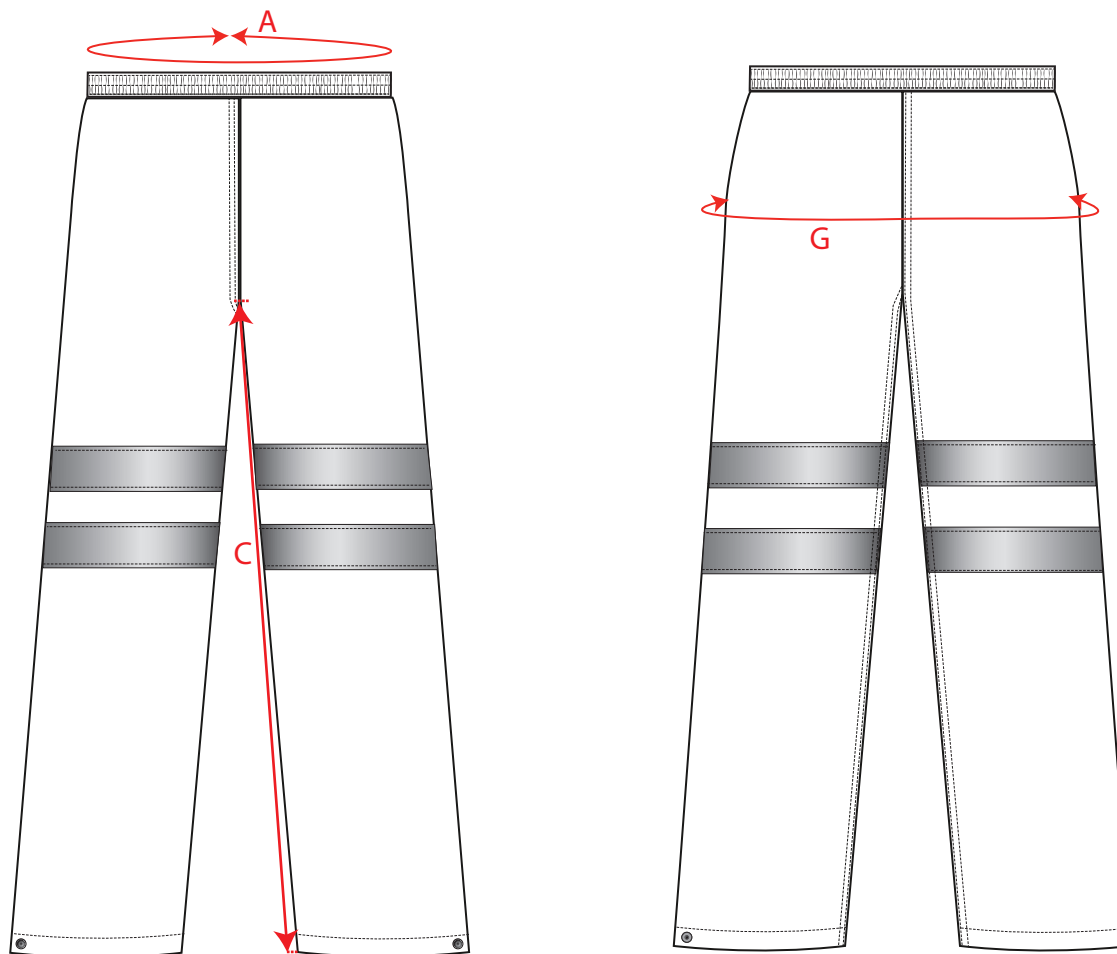

STYLE RT51
NO:

DESCRIPTION: Sealtex Ultra Trousers

To fit waist		SML	MED	LARGE	XLARGE	XXLARGE	3XLARGE	4XLARGE	5XLARGE	Tol
measurements to be taken flat		76-80	84-88	92-96	100-104	108-112	116-120	124-128	132-136	
Waist Relaxed	A	64	72	80	88	96	104	112	120	1
Inside leg (31" leg)	C	78	78	78	78	78	78	78	78	min
Hip measurement	G	110	118	126	134	142	150	158	166	1.5