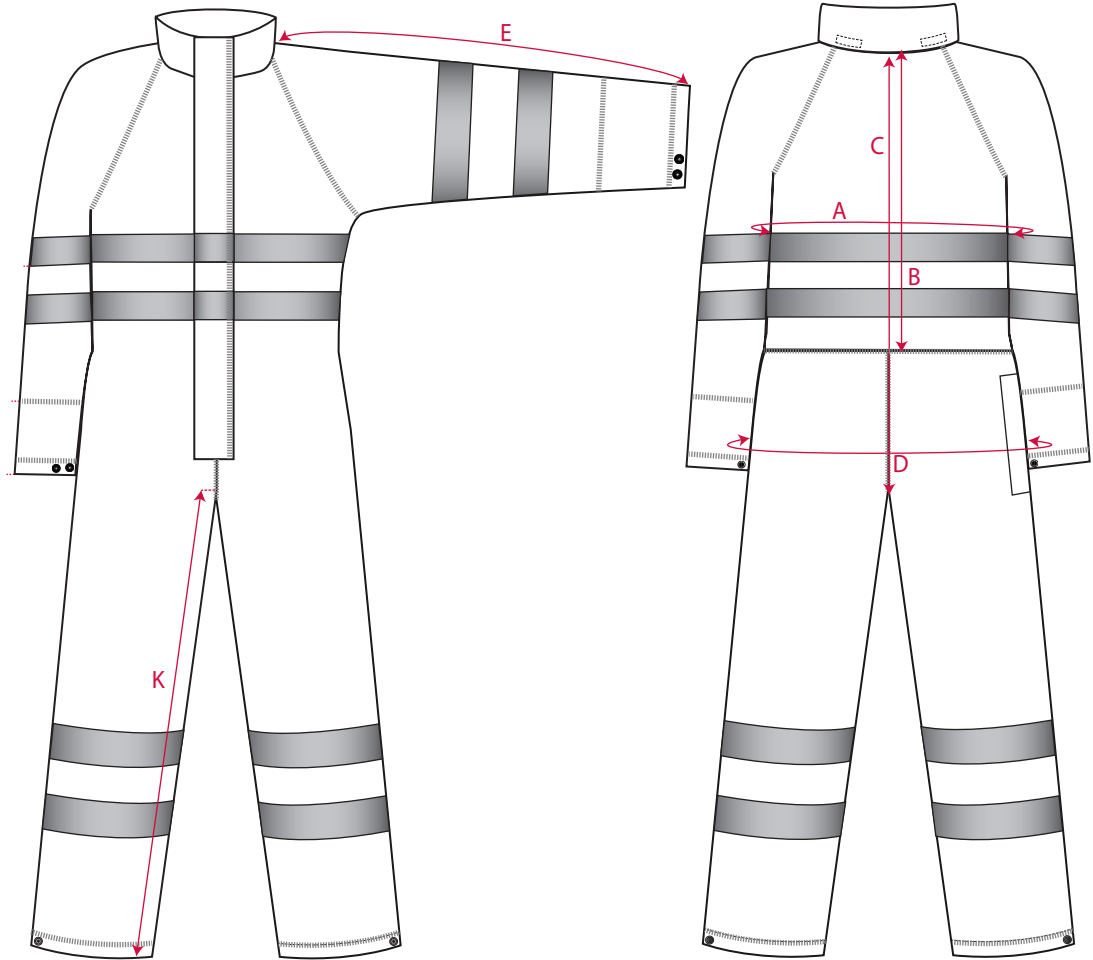

STYLE NO: S495	DESCRIPTION: Sealtex Ultra Coveralls
----------------	--------------------------------------

MEASUREMENT IN CM		SML	MED	LRG	XL	XXL	3XL	4XL	5XL
TOTAL CHEST MEASUREMENT	A	116	124	132	140	148	156	164	172
BACK NECK TO WAIST	B	51	52	53	54	55	56	57	58
BACK NECK TO TRUE CROTCH	C	91	93	95	97	99	101	103	105
SEAT 20CM FROM CROTCH	D	116	124	132	140	148	156	164	172
SLEEVE LENGTH (COLLAR - CUFF)	E	77	79.5	82	84.5	87	89.5	92	94.5
INSIDE LEG (31" Leg)	K	78	78	78	78	78	78	78	78

STYLE NO: XXXX	DESCRIPTION: XXXXXXXXXXXXXXXXXXXXXXX
----------------	--------------------------------------